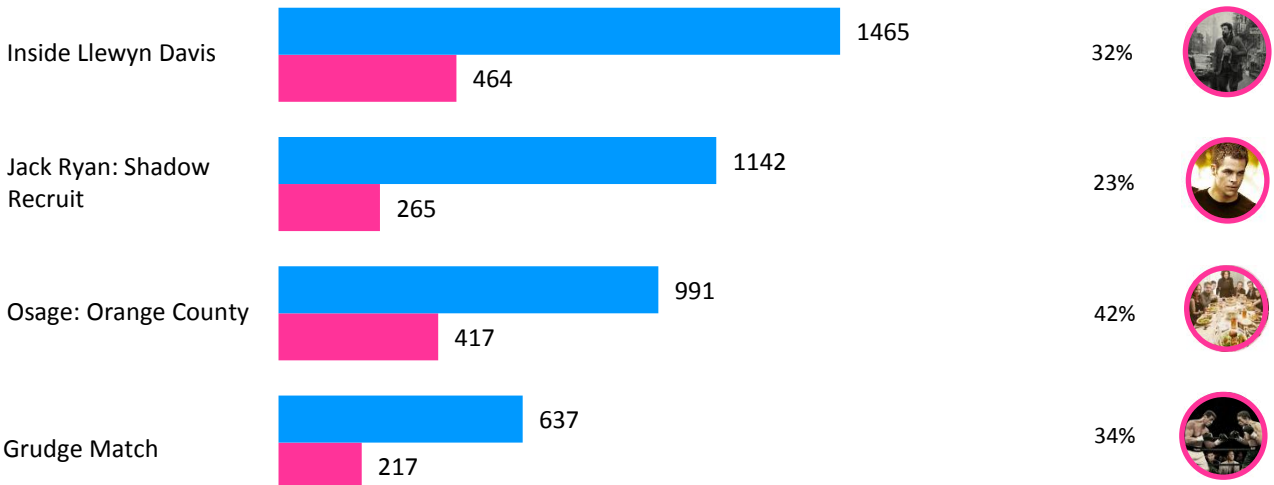

17th January 2014

UK MOVIE BUZZ CHART

Overall Buzz Intent to view Buzz Not to Scale

OPENING THIS WEEK

% of intent to view

HOLDOVERS (WEEK 2)

COMING SOON

WAY TO BLUE

Source: Way to Blue, Data Period: 10/01/14-16/01/14