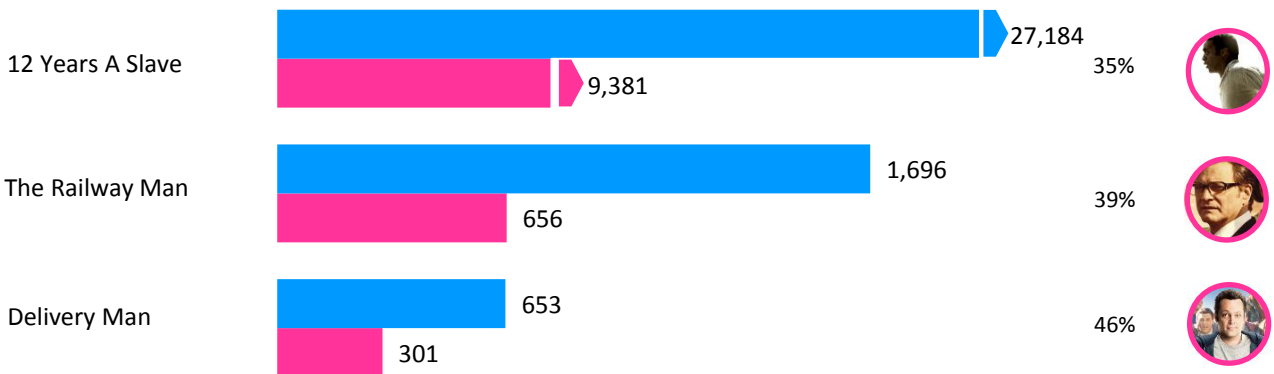

17th January 2014

UK MOVIE BUZZ CHART

Overall Buzz Intent to view Buzz Not to Scale

OPENING THIS WEEK

% of intent to view

HOLDOVERS (WEEK 2)

COMING SOON

WAY TO BLUE

Source: Way to Blue, Data Period: 10/01/14-16/01/14