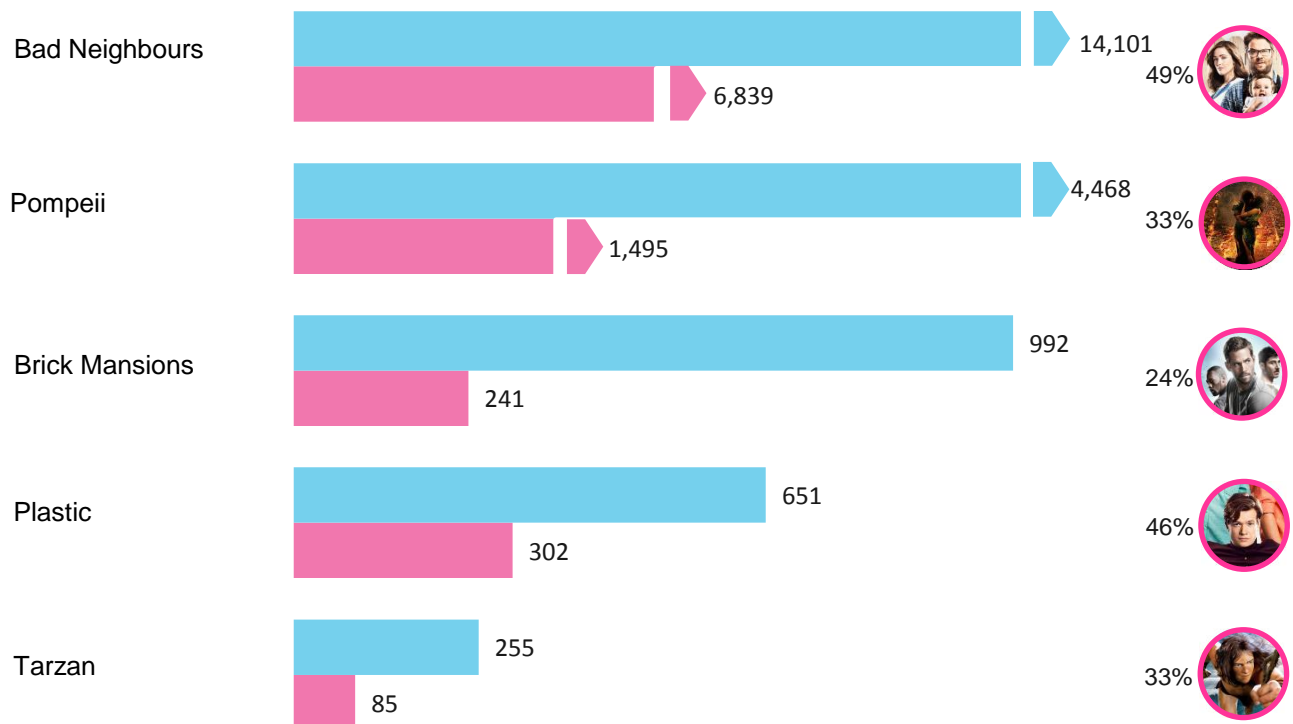

Overall Buzz Intent to View Buzz Not to Scale

OPENING THIS WEEK

HOLDOVERS (WEEK 2)

COMING SOON

Source: Way To Blue, Data Period: 01/05/14 - 07/05/14