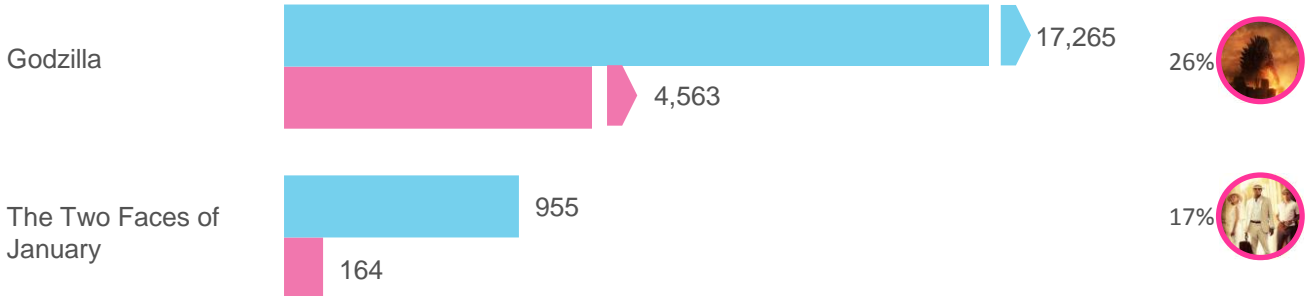

Key: ■ Overall Buzz ▶ Not to Scale ■ Intent to View Buzz

OPENING THIS WEEK

Intent To View %

HOLDOVERS (WEEK 2)

COMING SOON

Source: Way To Blue, Data Period: 08/05/14 - 14/05/14