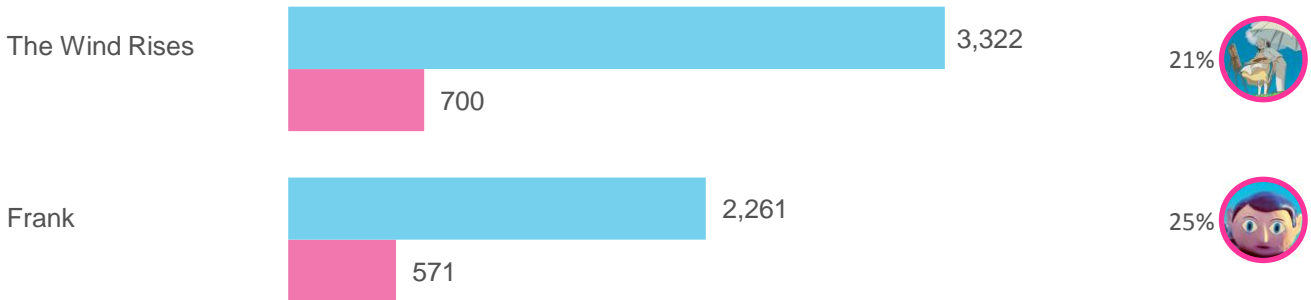

Key: ■ Overall Buzz ▶ Not to Scale ■ Intent to View Buzz

OPENING THIS WEEK

Intent To View %

HOLDOVERS (WEEK 2)

COMING SOON

Source: Way To Blue, Data Period: 08/05/14 - 14/05/14