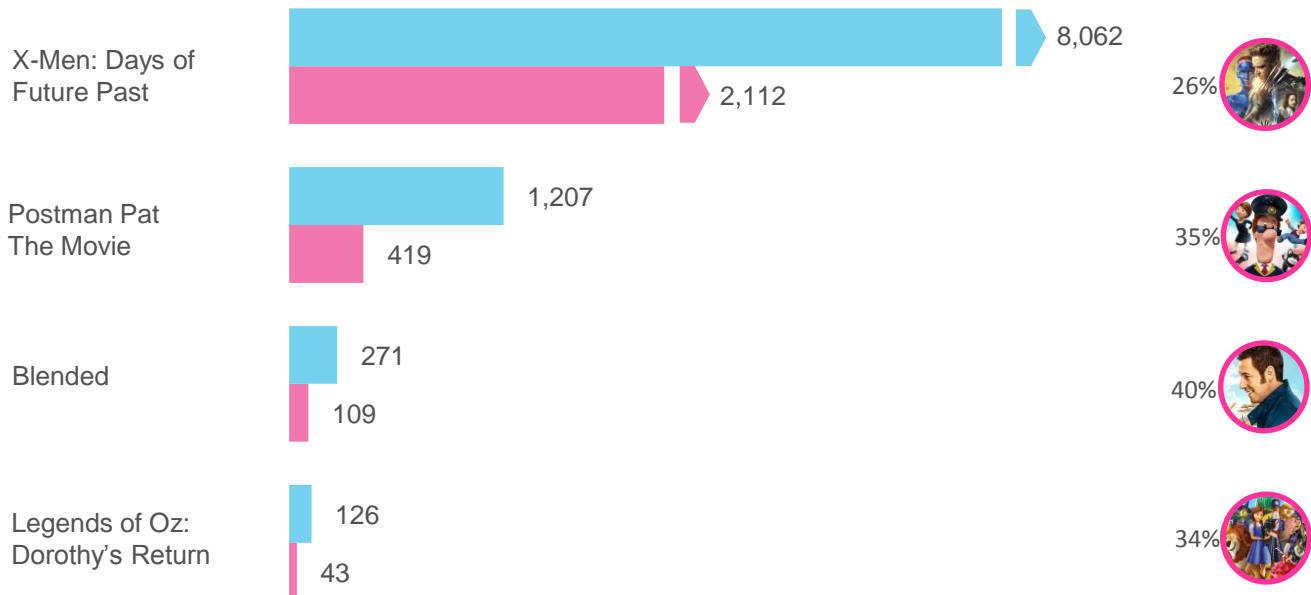

Key: ■ Overall Buzz ▶ Not to Scale ■ Intent to View Buzz

OPENING THIS WEEK

Intent To View %

HOLDOVERS (WEEK 2)

COMING SOON

Source: Way To Blue, Data Period: 08/05/14 - 14/05/14