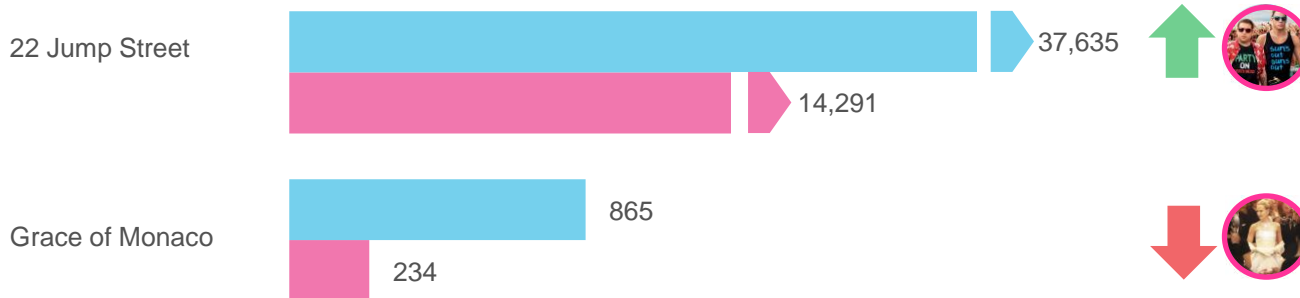

- = Not to Scale
- = Overall Buzz
- = Intent to View Buzz

All data is for the time period
Thursday 5th June to Wednesday 11th June.

- = Performing Above Genre Benchmark
- = Performing Below Genre Benchmark
- = Performing At Genre Benchmark

OPENING THIS WEEK

HOLDOVERS (WEEK 2)

COMING SOON

(Source: Way To Blue, data gathered from social media, news, forums and blogs)