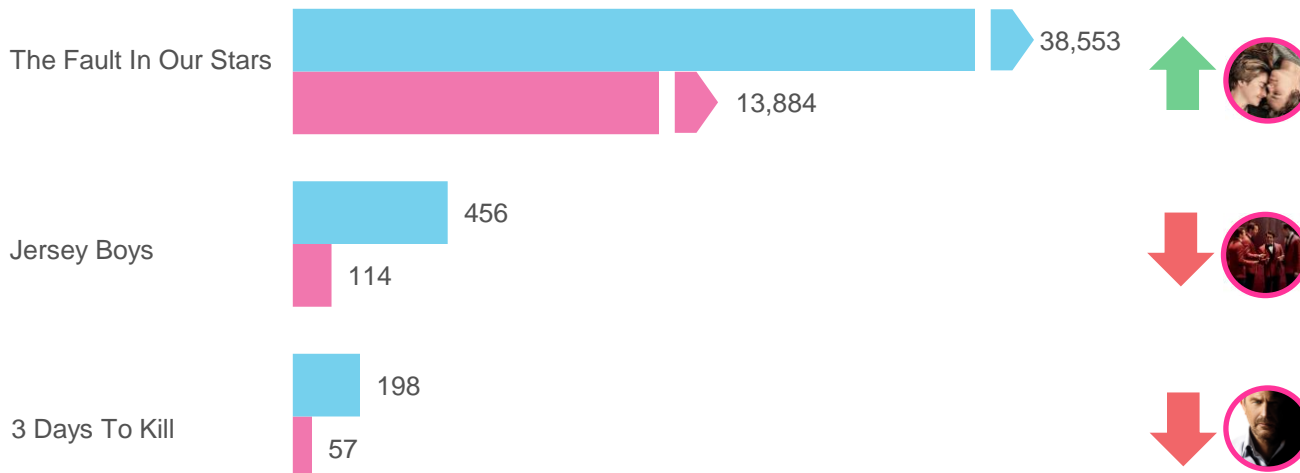

COMING SOON

(Source: Way To Blue, data gathered from social media, news, forums and blogs)