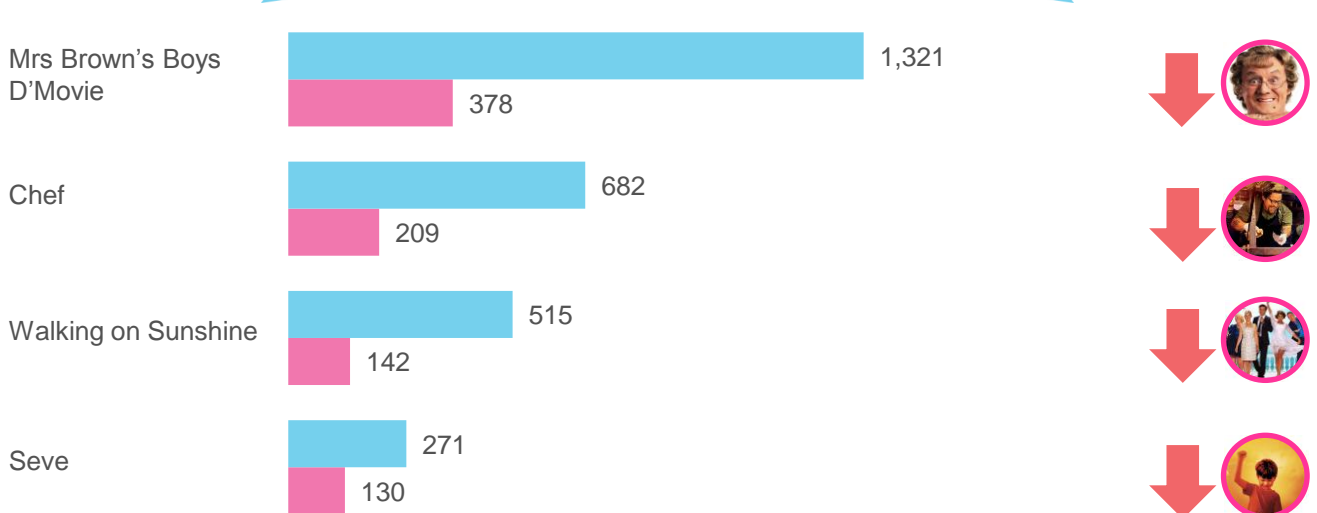

(Source: Way To Blue, data gathered from social media, news, forums and blogs)