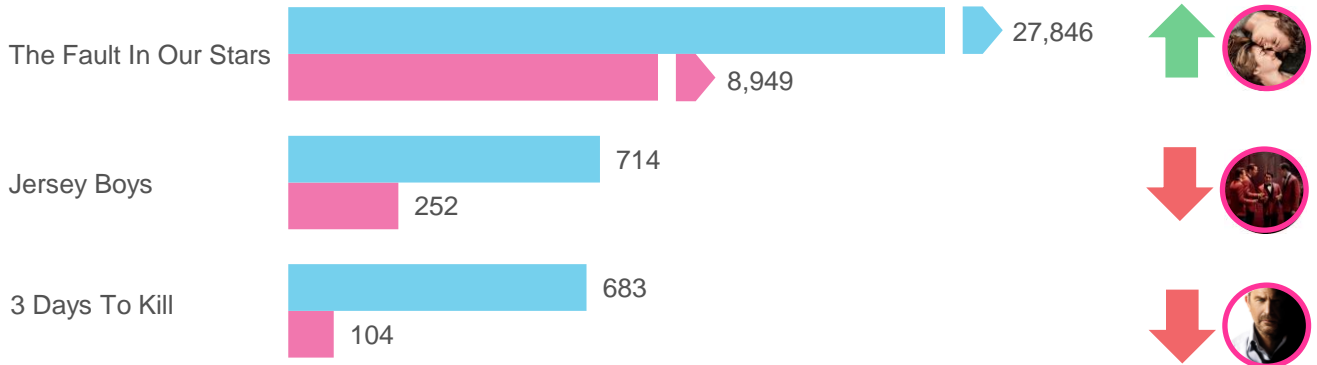

= Not to Scale
= Overall Buzz
= Intent to View Buzz

All data is for the time period
Thursday 12th June to Wednesday 18th June.

= Performing Above Genre Benchmark
= Performing Below Genre Benchmark
= Performing At Genre Benchmark

OPENING THIS WEEK

HOLDOVERS (WEEK 2)