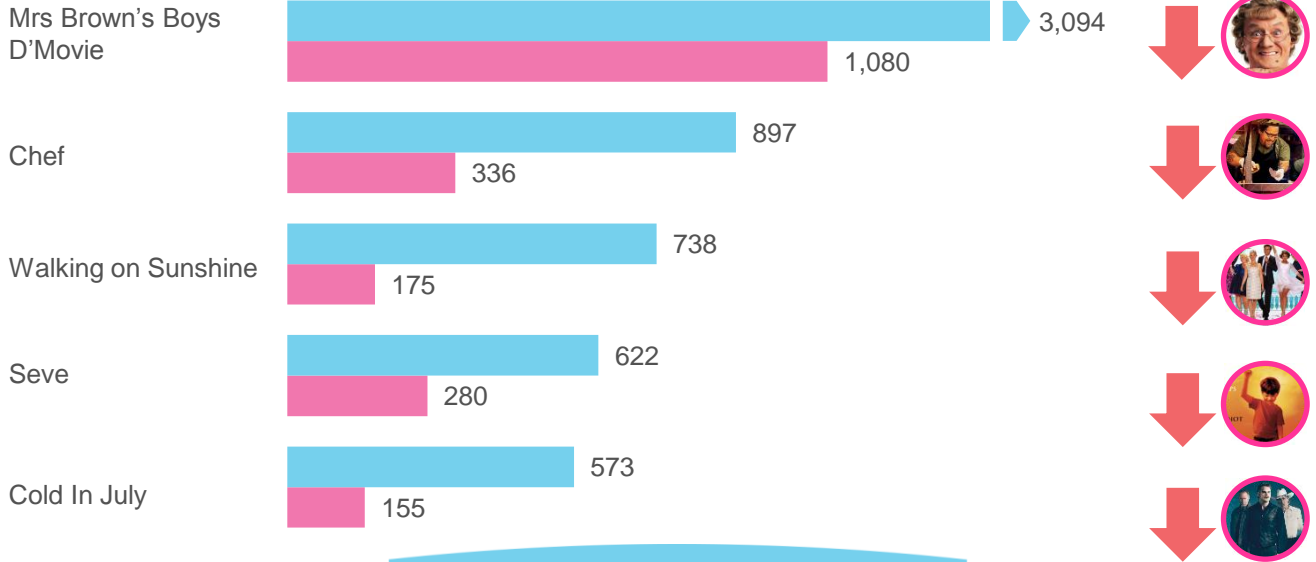

= Not to Scale
= Overall Buzz
= Intent to View Buzz

All data is for the time period
Thursday 19th June to Wednesday 25th June.

= Performing Above Genre Benchmark
= Performing Below Genre Benchmark
= Performing At Genre Benchmark

OPENING THIS WEEK

HOLDOVERS (WEEK 2)