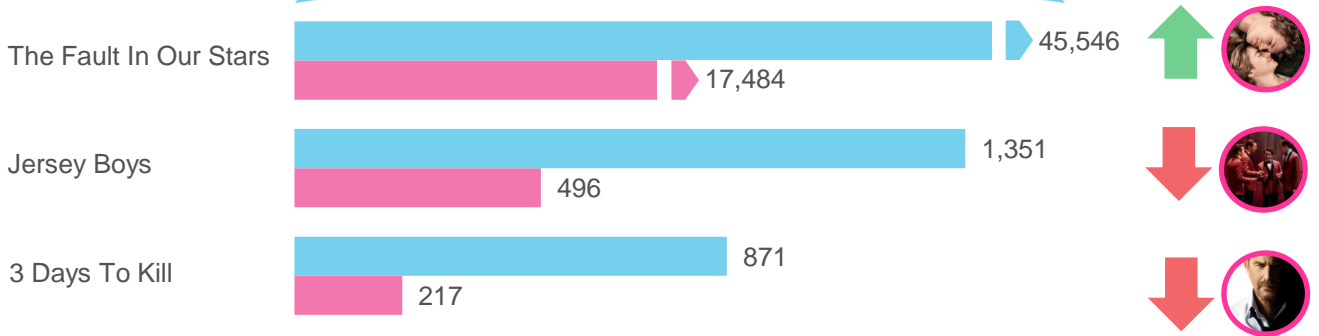

COMING SOON