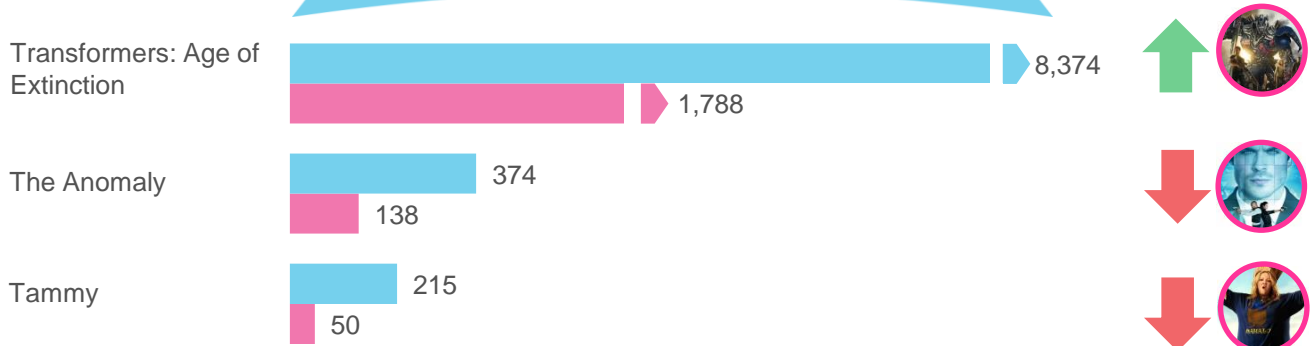

(Source: Way To Blue, data gathered from social media, news, forums and blogs)