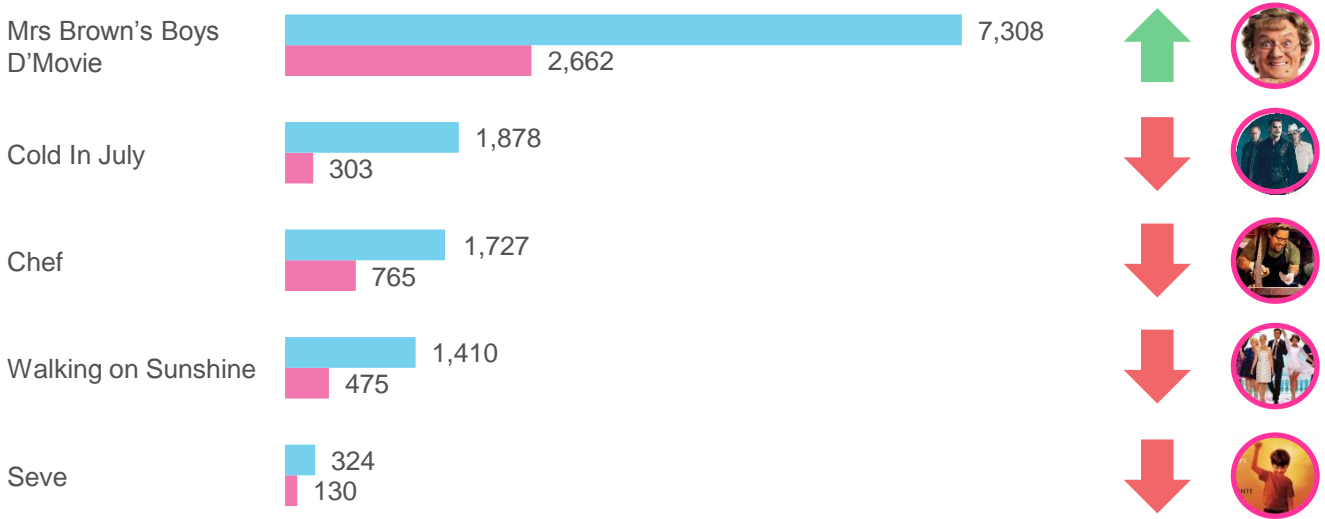

COMING SOON