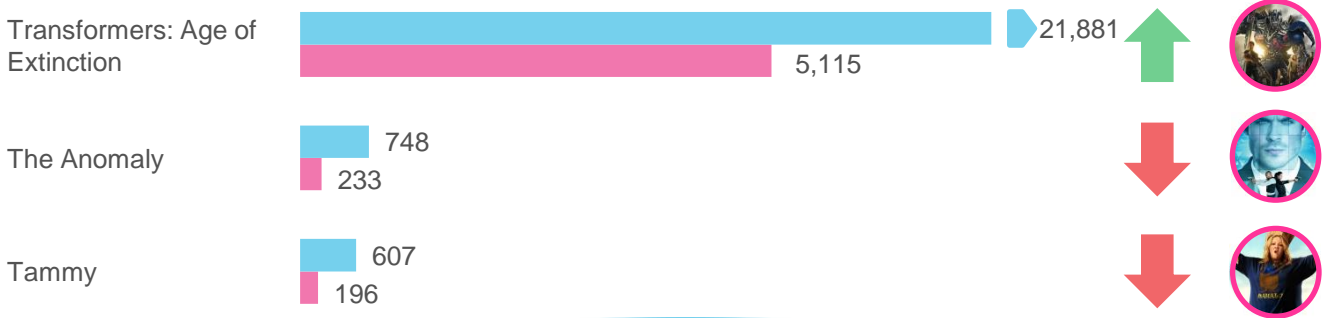

= Not to Scale
= Overall Buzz
= Intent to View Buzz

All data is for the time period
Thursday 26th June to Wednesday 3rd July.

= Performing Above Genre Benchmark
= Performing Below Genre Benchmark
= Performing At Genre Benchmark

OPENING THIS WEEK

HOLDOVERS (WEEK 2)