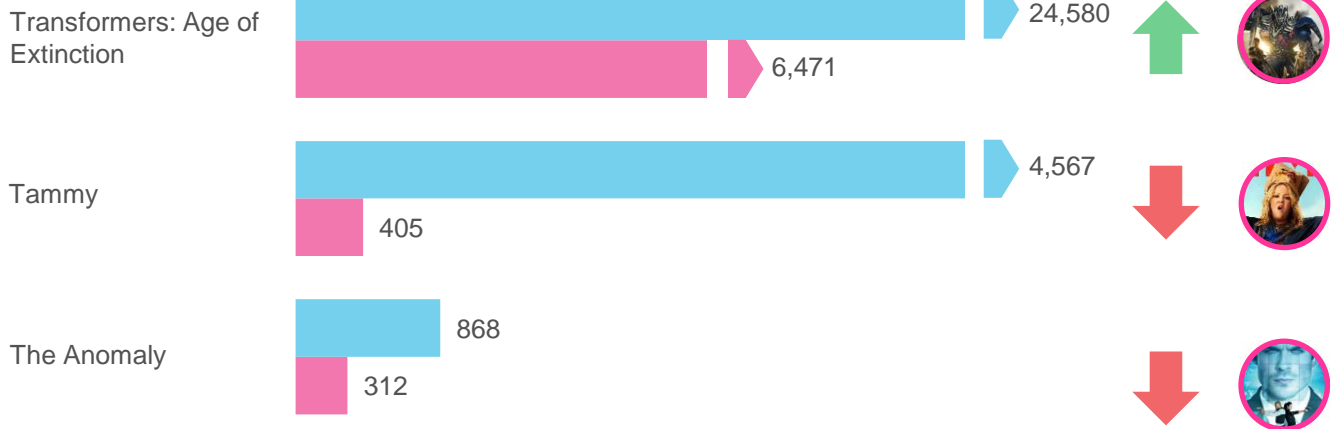

COMING SOON