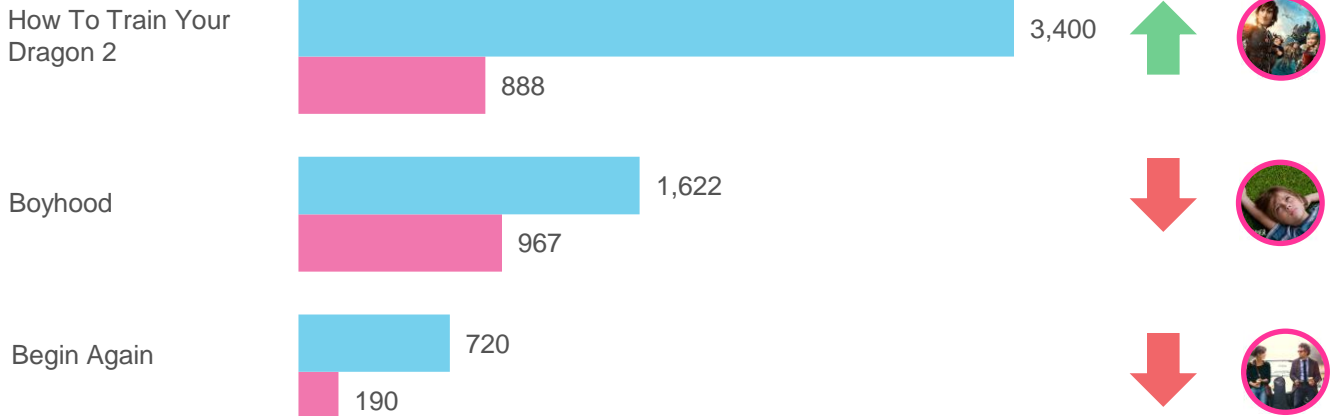

- = Not to Scale
- = Overall Buzz
- = Intent to View Buzz

All data is for the time period
Thursday July 3rd to Wednesday July 9th.

- = Performing Above Genre Benchmark
- = Performing Below Genre Benchmark
- = Performing At Genre Benchmark

OPENING THIS WEEK

HOLDOVERS (WEEK 2)