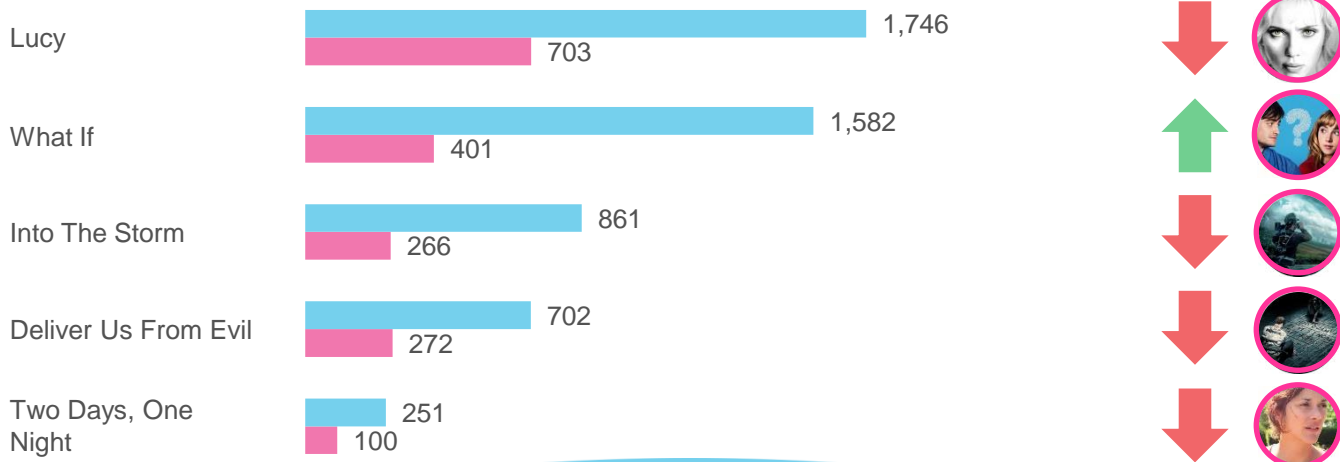

= Not to Scale
= Overall Buzz
= Intent to View Buzz

All data is for the time period
Thursday August 14th to Wednesday August 20th

= Performing Above Genre Benchmark
= Performing Below Genre Benchmark
= Performing At Genre Benchmark

OPENING THIS WEEK

HOLDOVERS (WEEK 2)