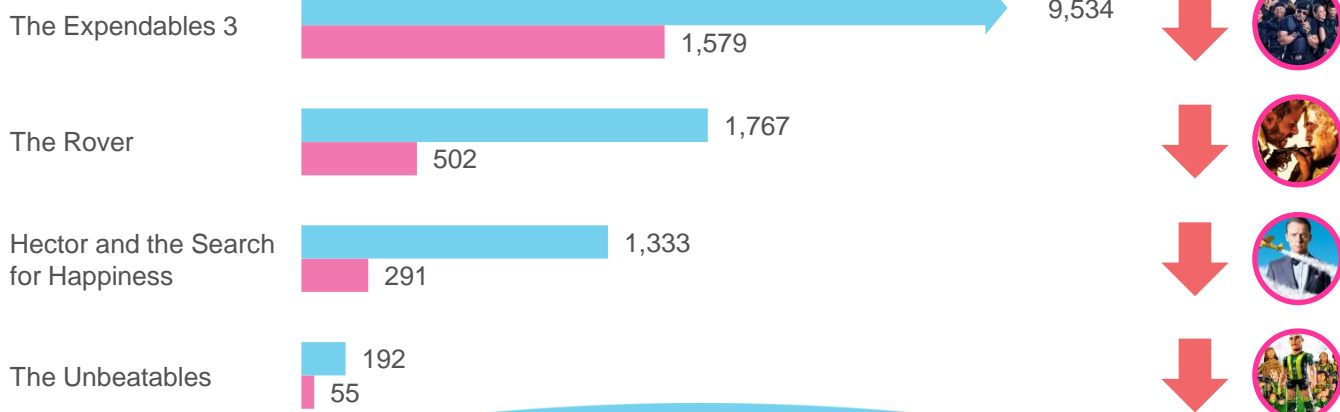

COMING SOON