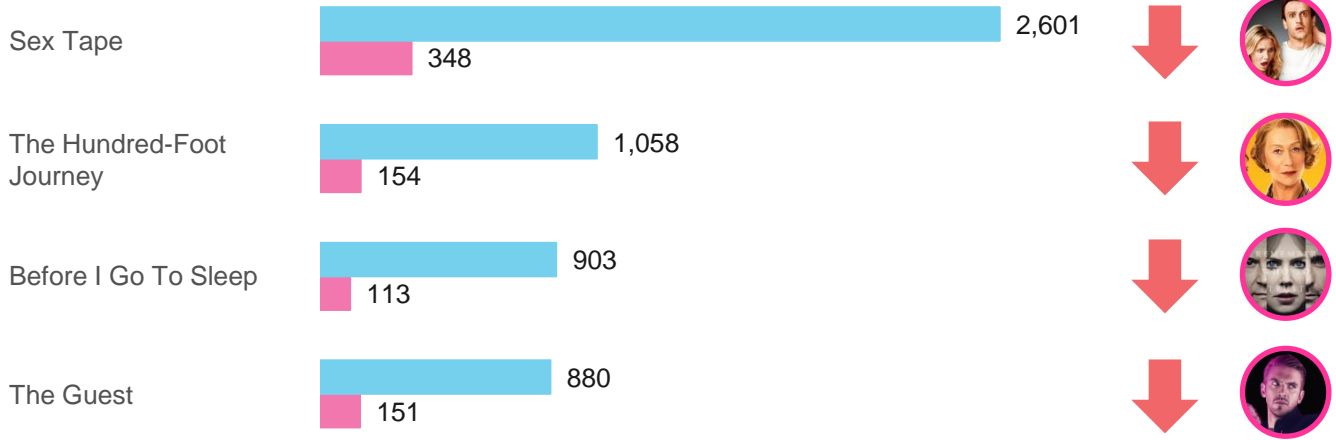

= Not to Scale
= Overall Buzz
= Intent to View Buzz

All data is for the time period
Thursday August 28th to Wednesday September 3rd

= Performing Above Genre Benchmark
= Performing Below Genre Benchmark
= Performing At Genre Benchmark

OPENING THIS WEEK