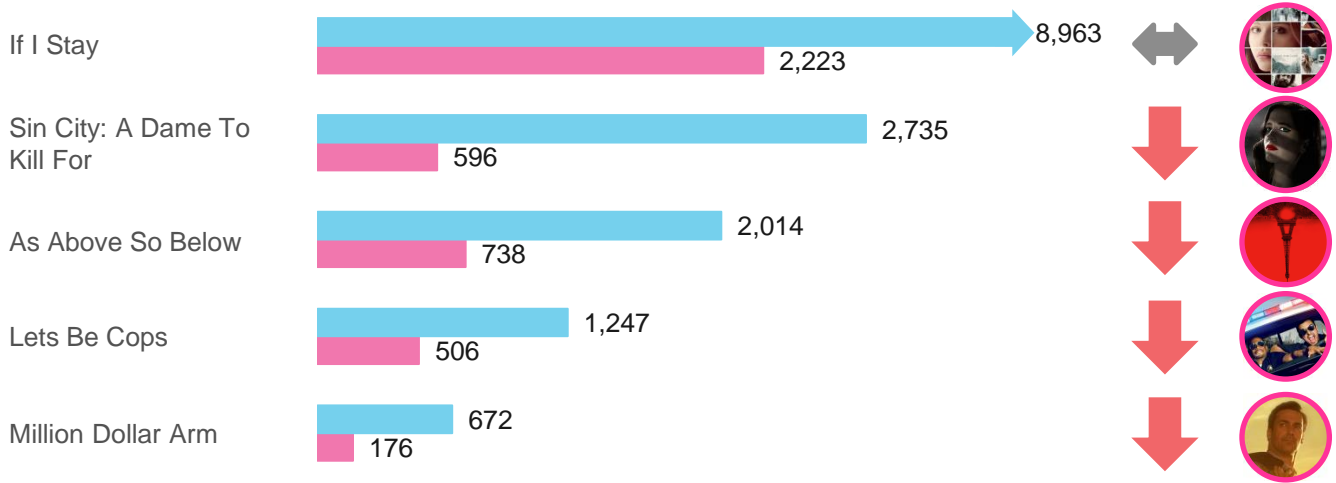

HOLDOVERS (WEEK 2)