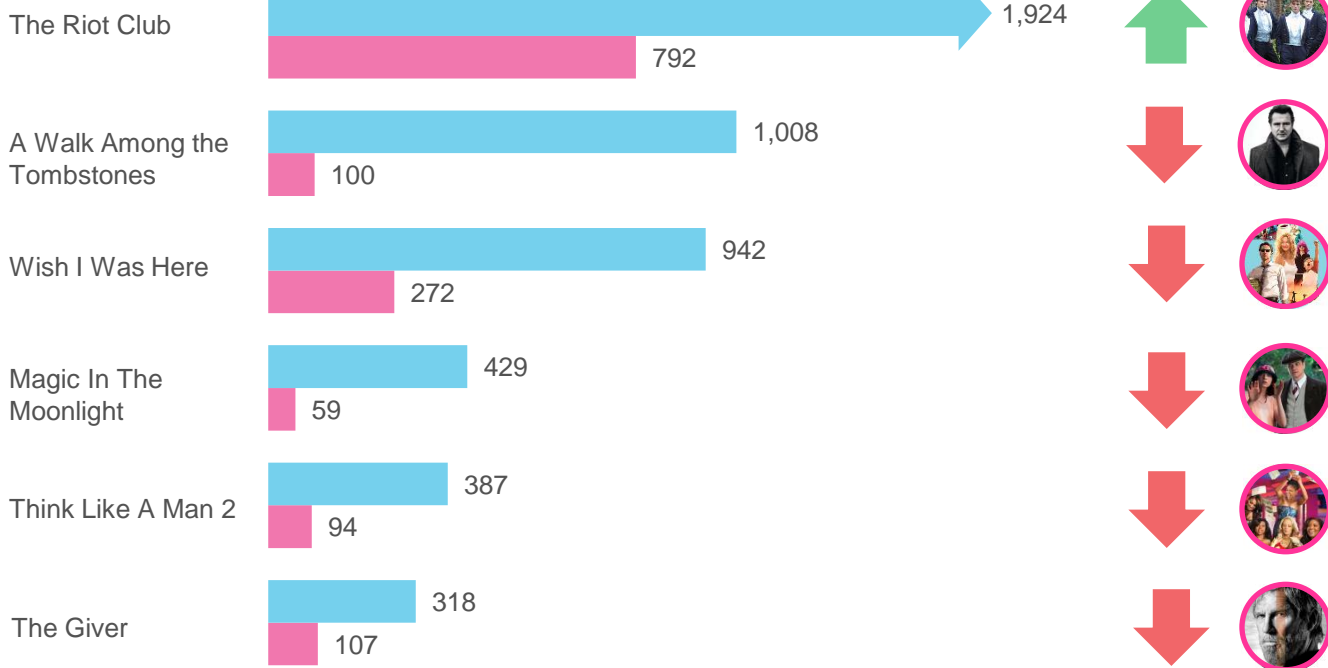

= Not to Scale
= Overall Buzz
= Intent to View Buzz

All data is for the time period
Thursday September 11th to Wednesday September 17th

= Performing Above Genre Benchmark
= Performing Below Genre Benchmark
= Performing At Genre Benchmark

OPENING THIS WEEK

HOLDOVERS (WEEK 2)