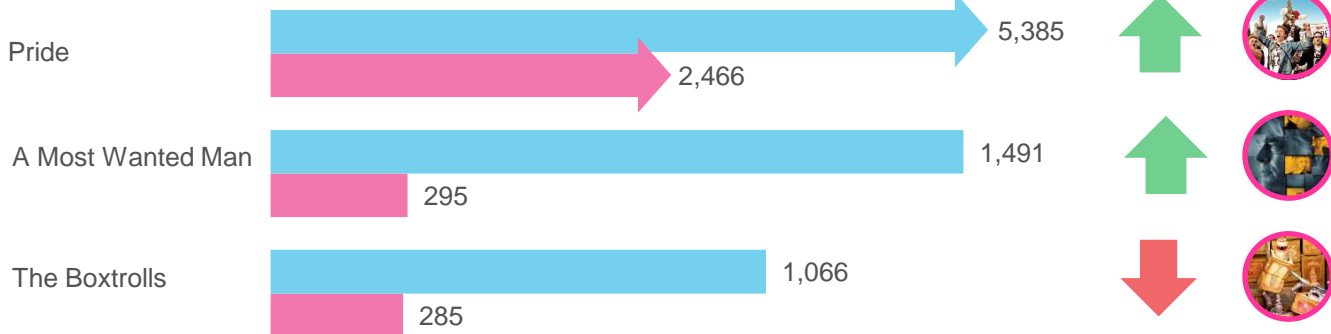

COMING SOON