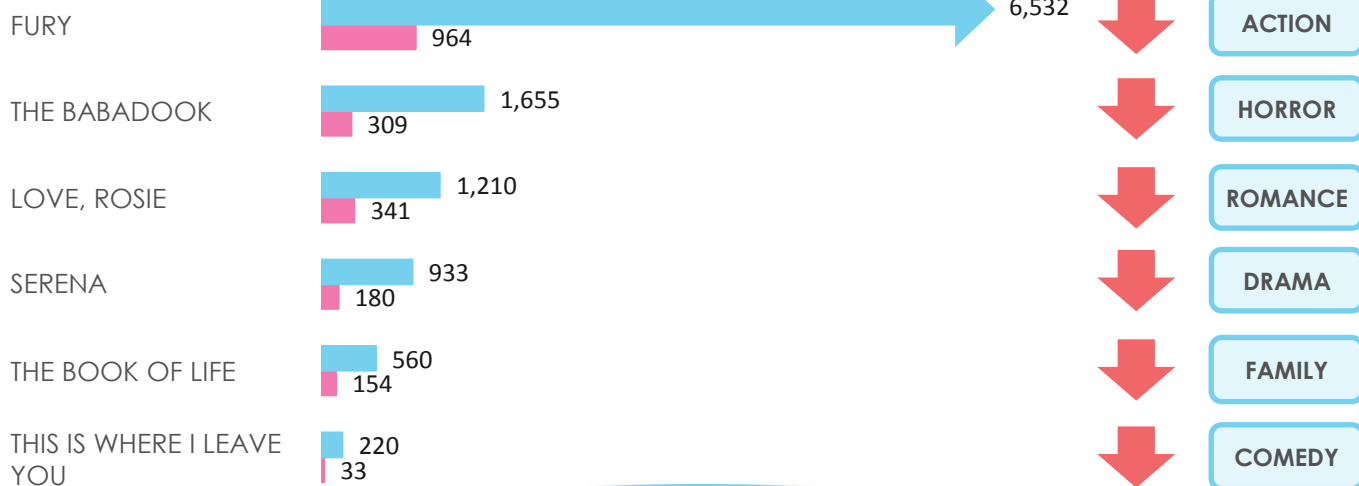

 = Not to Scale
 = Overall Buzz
 = Intent to View Buzz

All data is for the time period
 Thursday October 16TH to Wednesday October 22ND

 = Performing Above Genre Benchmark
 = Performing Below Genre Benchmark
 = Performing At Genre Benchmark

OPENING THIS WEEK

Performance versus
 Intent-to-View genre
 benchmark

HOLDOVERS (WEEK 2)

COMING SOON