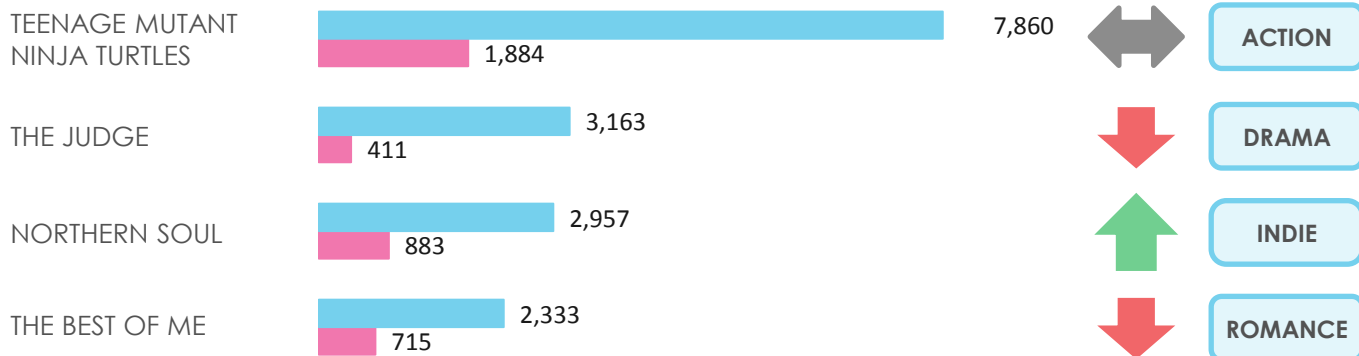

= Not to Scale
= Overall Buzz
= Intent to View Buzz

All data is for the time period
Thursday October 16TH to Wednesday October 22ND

= Performing Above Genre Benchmark
= Performing Below Genre Benchmark
= Performing At Genre Benchmark

OPENING THIS WEEK

Performance versus
Intent-to-View genre
benchmark

HOLDOVERS (WEEK 2)

COMING SOON