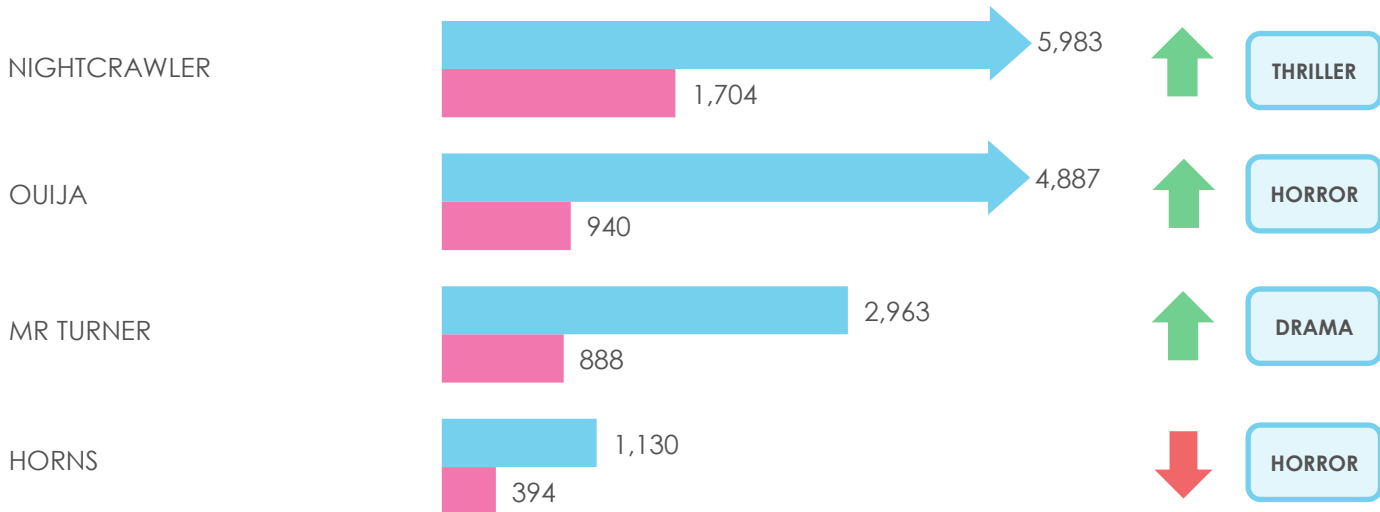

COMING SOON