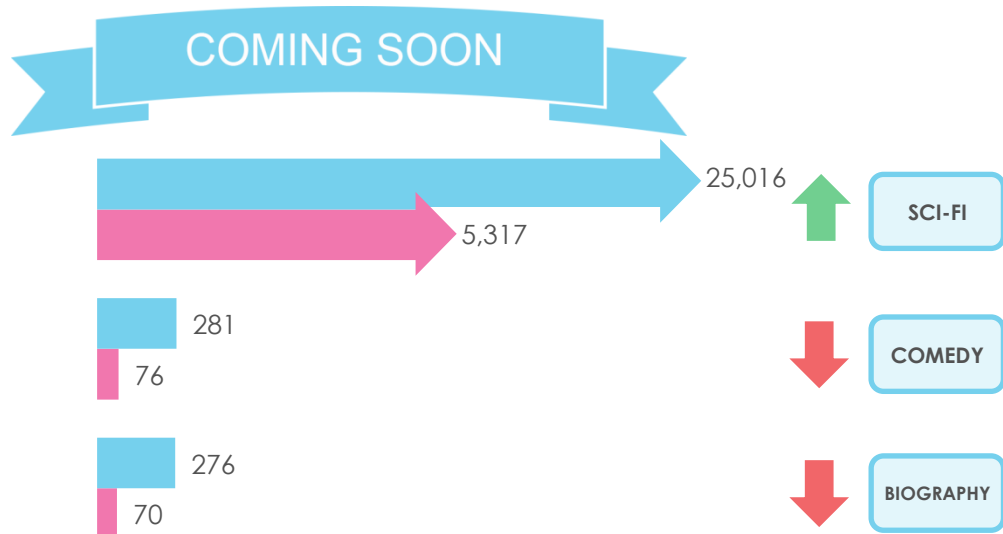

 = Not to Scale
 = Overall Buzz
 = Intent to View Buzz

All data is for the time period
Thursday November 6th to Wednesday November 12th

 = Performing Above Genre Benchmark
 = Performing Below Genre Benchmark
 = Performing At Genre Benchmark

(SOURCE: WAY TO BLUE, DATA GATHERED FROM SOCIAL MEDIA, NEWS, FORUMS AND BLOGS)