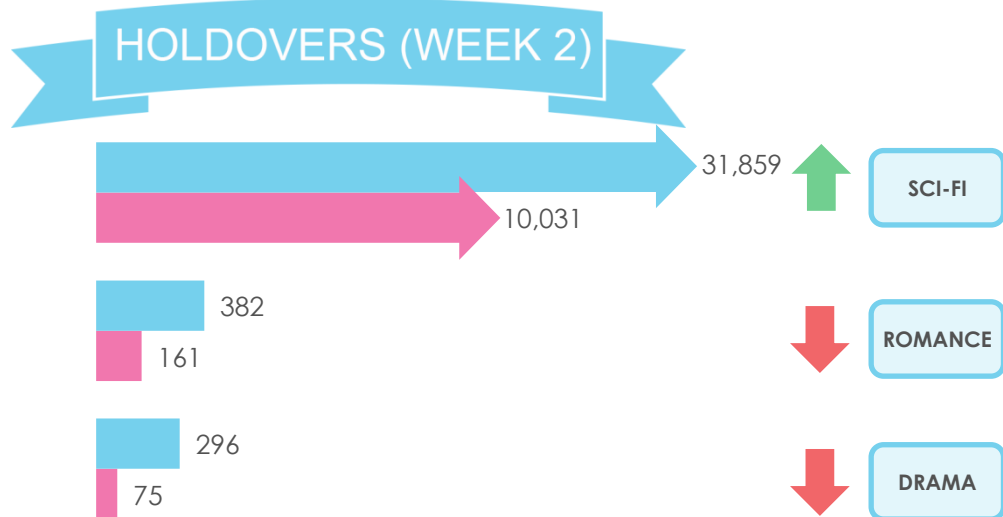

 = Not to Scale
 = Overall Buzz
 = Intent to View Buzz

All data is for the time period
Thursday November 6th to Wednesday November 12th

 = Performing Above Genre Benchmark
 = Performing Below Genre Benchmark
 = Performing At Genre Benchmark

(SOURCE: WAY TO BLUE, DATA GATHERED FROM SOCIAL MEDIA, NEWS, FORUMS AND BLOGS)