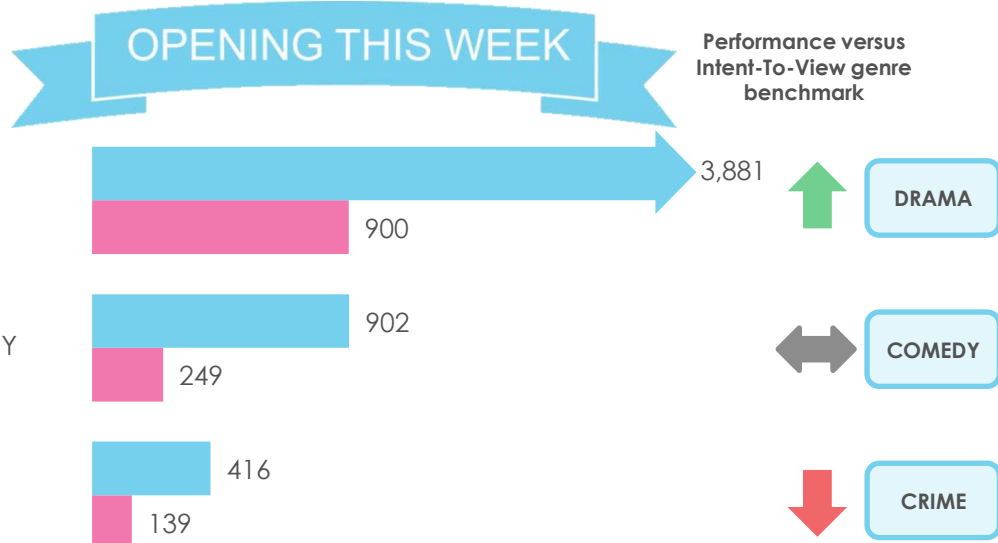

 = Not to Scale
 = Overall Buzz
 = Intent to View Buzz

All data is for the time period
Thursday November 6th to Wednesday November 12th

 = Performing Above Genre Benchmark
 = Performing Below Genre Benchmark
 = Performing At Genre Benchmark

(SOURCE: WAY TO BLUE, DATA GATHERED FROM SOCIAL MEDIA, NEWS, FORUMS AND BLOGS)