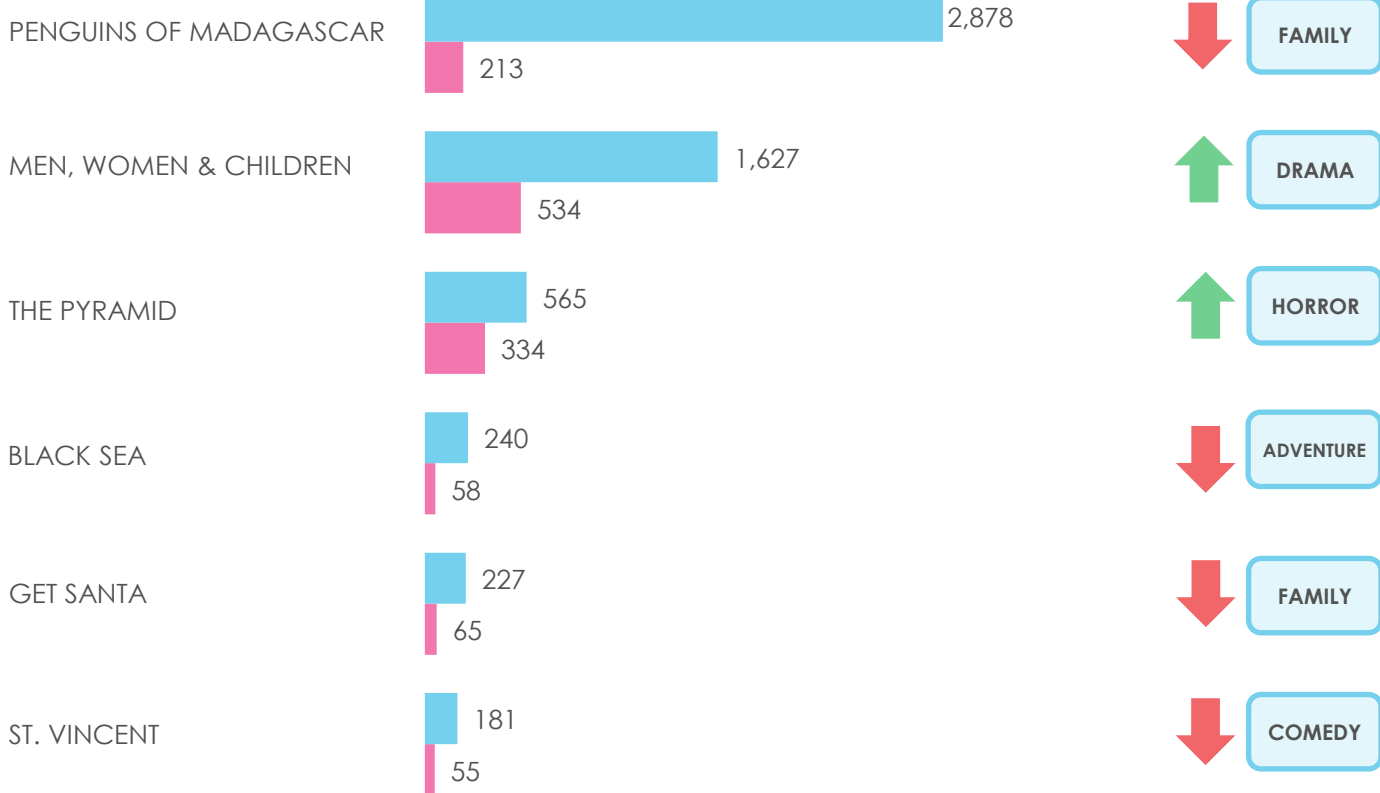

= Not to Scale
= Overall Buzz
= Intent to View Buzz

All data is for the time period
Thursday November 27th to Wednesday December 3rd

= Performing Above Genre Benchmark
= Performing Below Genre Benchmark
= Performing At Genre Benchmark

OPENING THIS WEEK