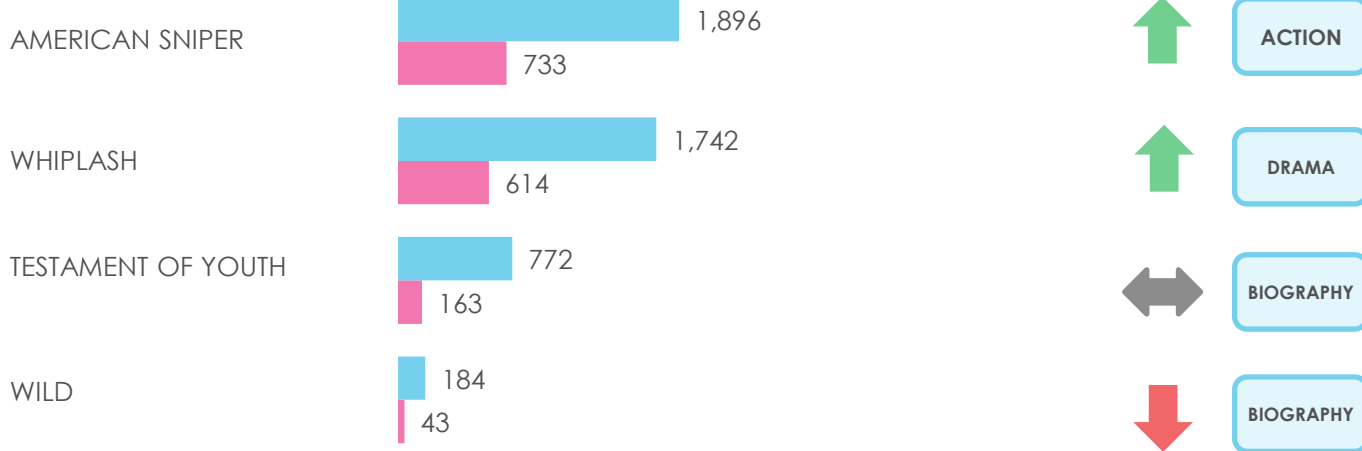

(SOURCE: WAY TO BLUE, DATA GATHERED FROM SOCIAL MEDIA, NEWS, FORUMS AND BLOGS)