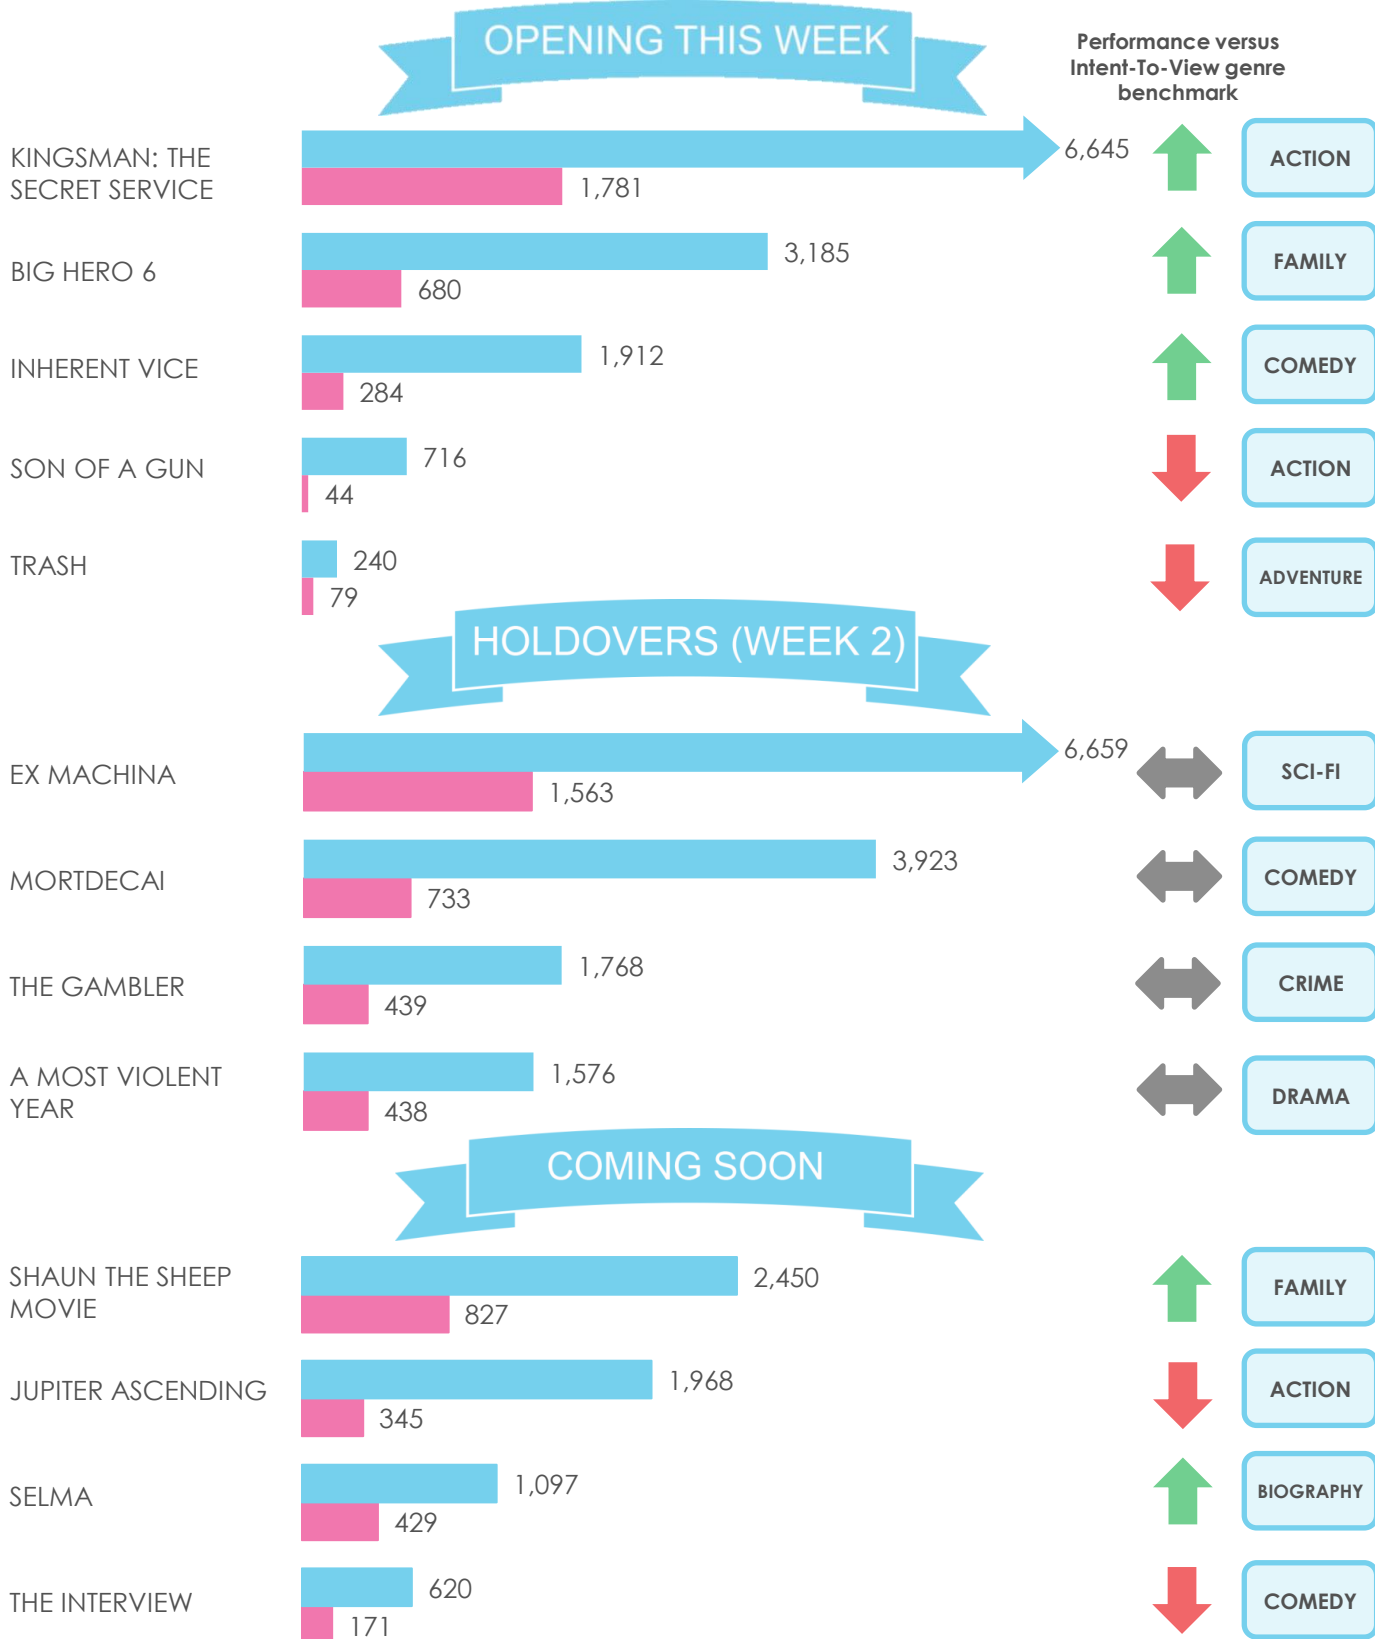

 = Not to Scale
 = Overall Buzz
 = Intent to View Buzz

All data is for the time period
Thursday January 22nd to Wednesday January 28th

 = Performing Above Genre Benchmark
 = Performing Below Genre Benchmark
 = Performing At Genre Benchmark

(SOURCE: WAY TO BLUE, DATA GATHERED FROM SOCIAL MEDIA, NEWS, FORUMS AND BLOGS)