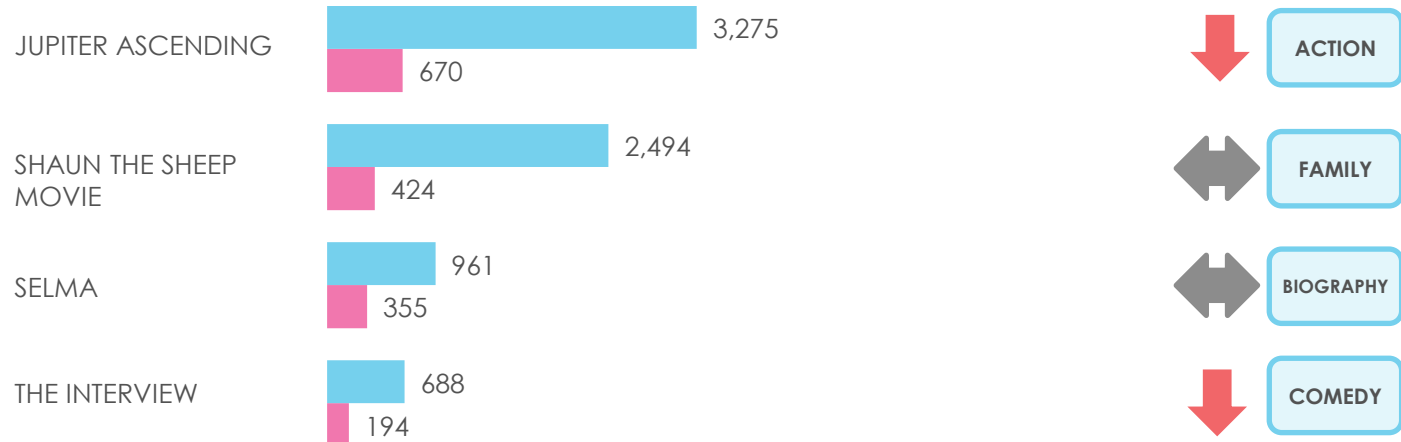

 = Not to Scale
 = Overall Buzz
 = Intent to View Buzz

All data is for the time period
 Thursday January 29th to Wednesday February 4th

 = Performing Above Genre Benchmark
 = Performing Below Genre Benchmark
 = Performing At Genre Benchmark

OPENING THIS WEEK

HOLDOVERS (WEEK 2)

COMING SOON

(SOURCE: WAY TO BLUE, DATA GATHERED FROM SOCIAL MEDIA, NEWS, FORUMS AND BLOGS)