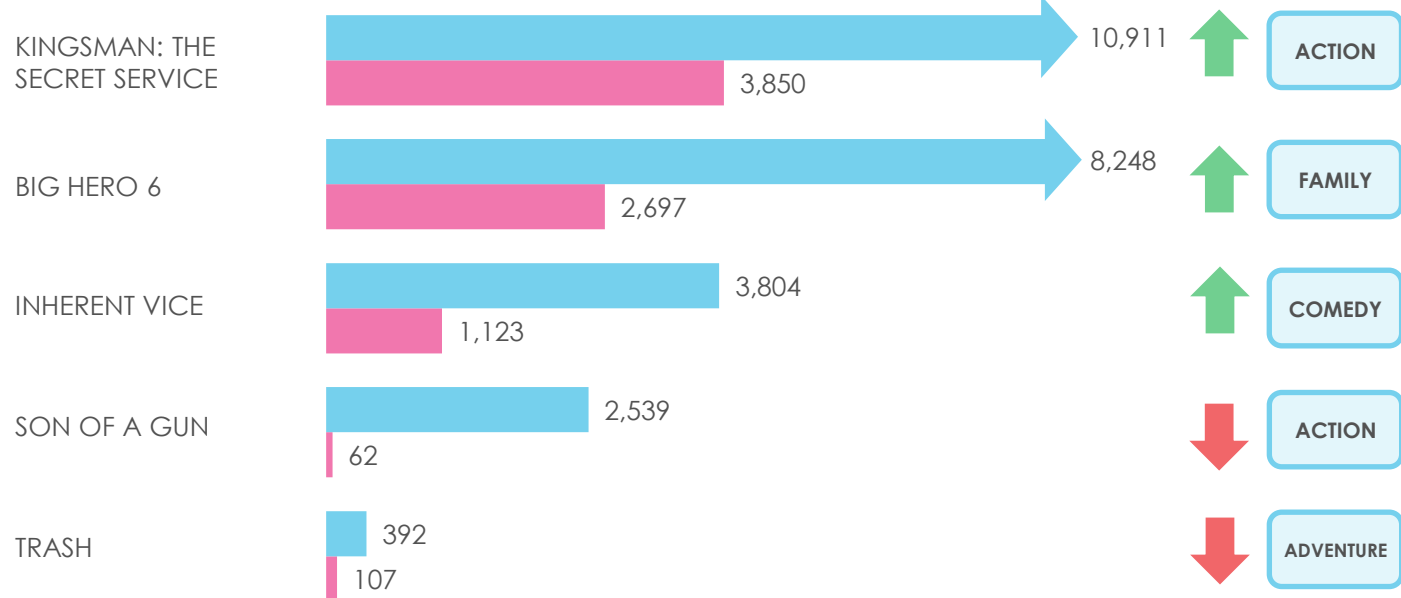

 = Not to Scale
 = Overall Buzz
 = Intent to View Buzz

All data is for the time period
 Thursday January 29th to Wednesday February 4th

 = Performing Above Genre Benchmark
 = Performing Below Genre Benchmark
 = Performing At Genre Benchmark

OPENING THIS WEEK

HOLDOVERS (WEEK 2)

COMING SOON

(SOURCE: WAY TO BLUE, DATA GATHERED FROM SOCIAL MEDIA, NEWS, FORUMS AND BLOGS)