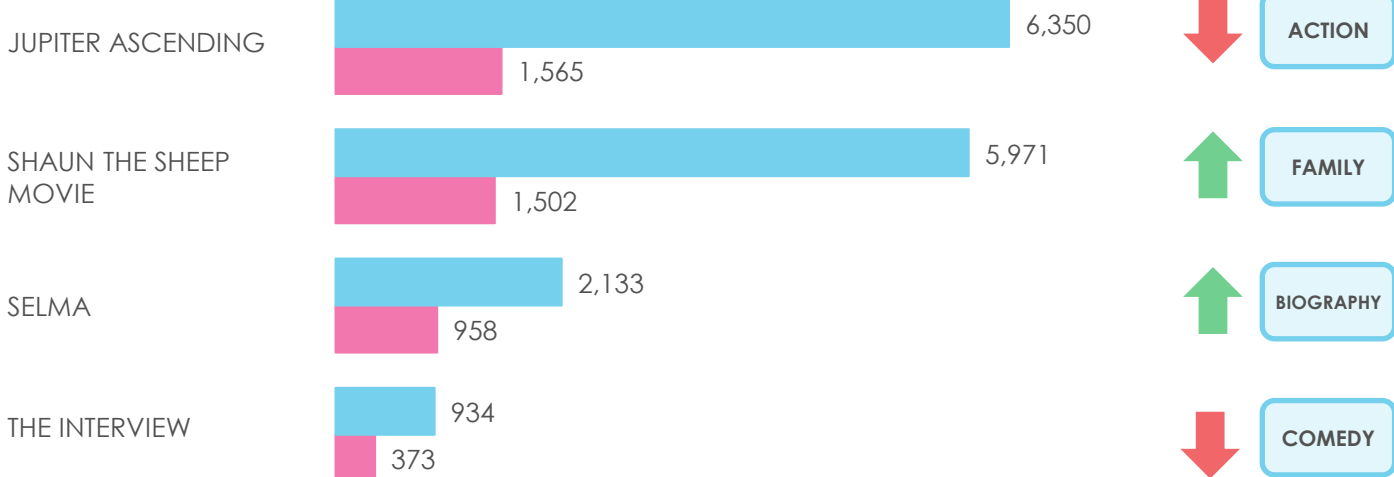

COMING SOON