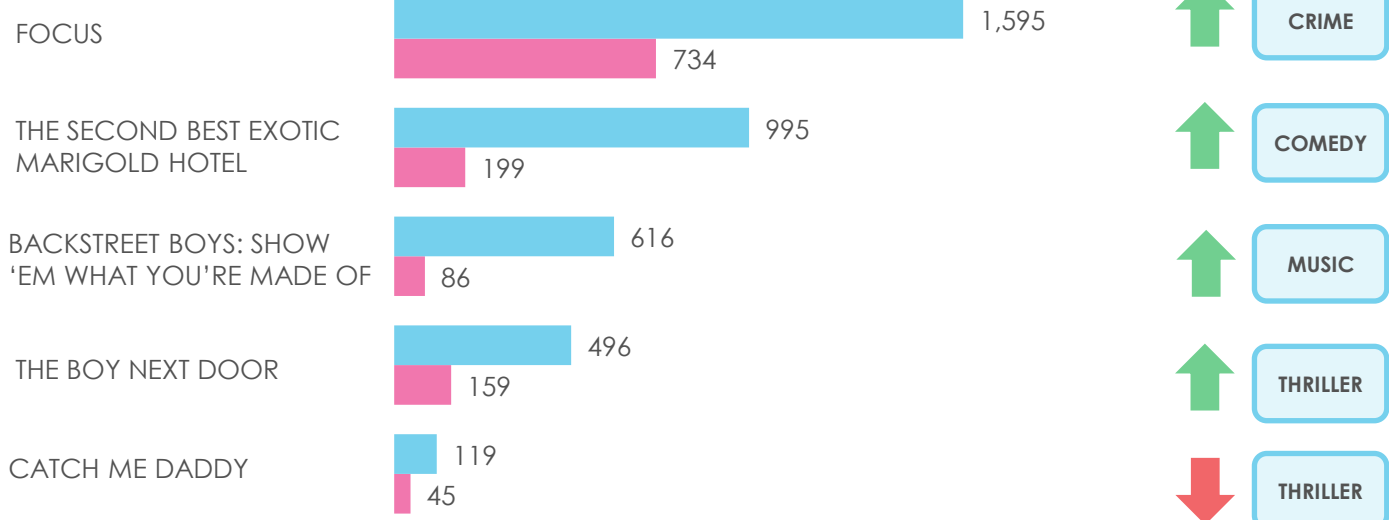

(SOURCE: WAY TO BLUE, DATA GATHERED FROM SOCIAL MEDIA, NEWS, FORUMS AND BLOGS)