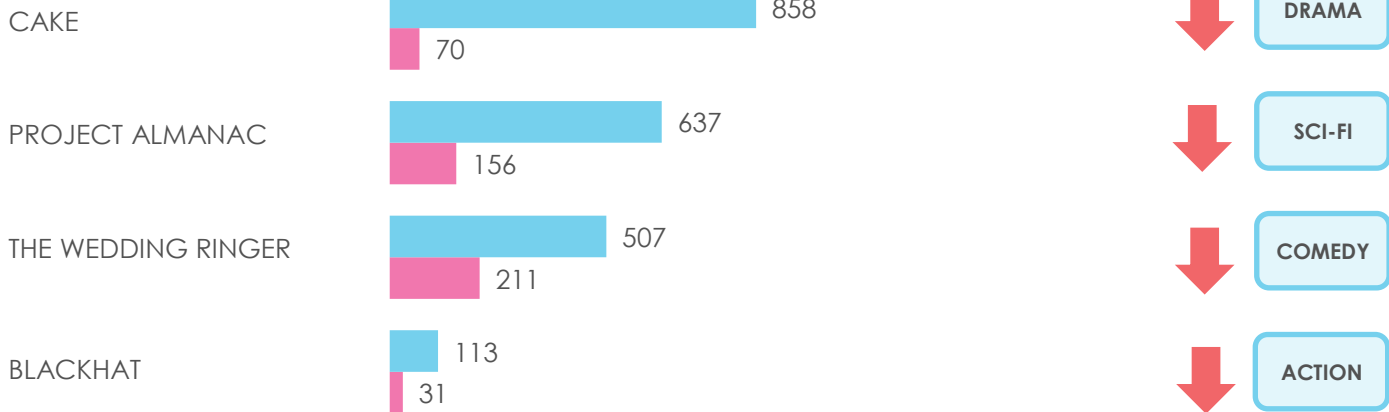

 = Not to Scale
 = Overall Buzz
 = Intent to View Buzz

All data is for the time period
Thursday February 12th to Wednesday February 18th

 = Performing Above Genre Benchmark
 = Performing Below Genre Benchmark
 = Performing At Genre Benchmark

OPENING THIS WEEK

HOLDOVERS (WEEK 2)

COMING SOON

(SOURCE: WAY TO BLUE, DATA GATHERED FROM SOCIAL MEDIA, NEWS, FORUMS AND BLOGS)