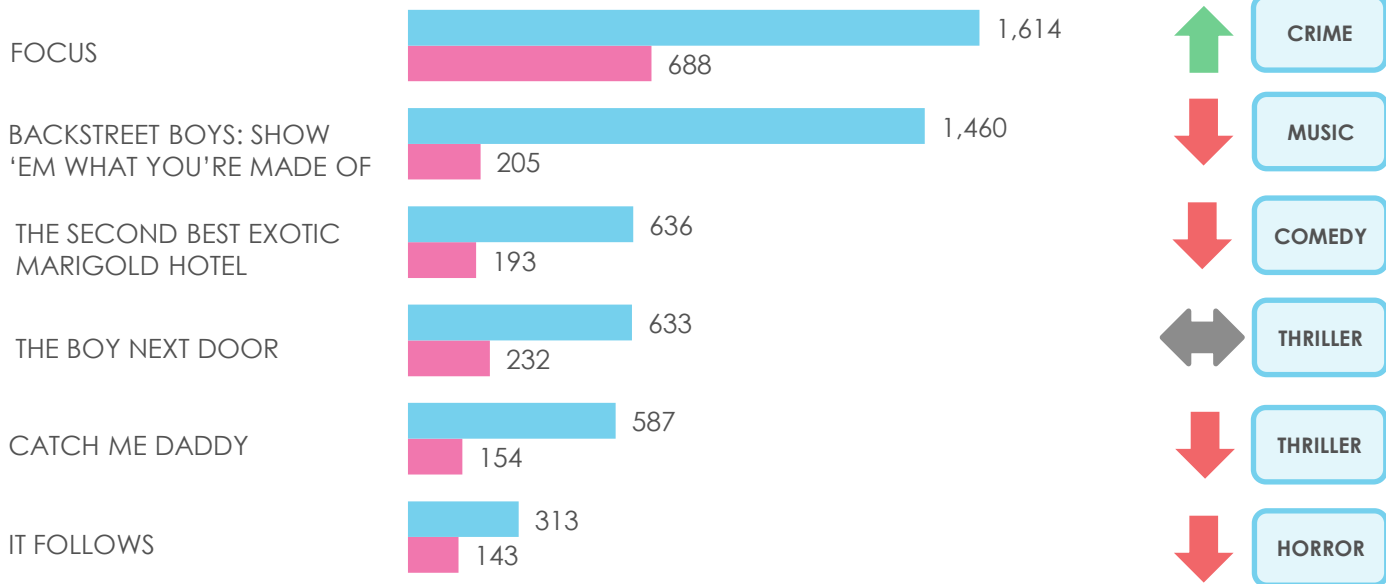

= Not to Scale
= Overall Buzz
= Intent to View Buzz

All data is for the time period
Thursday February 19th to Wednesday February 25th

= Performing Above Genre Benchmark
= Performing Below Genre Benchmark
= Performing At Genre Benchmark

OPENING THIS WEEK

HOLDOVERS (WEEK 2)